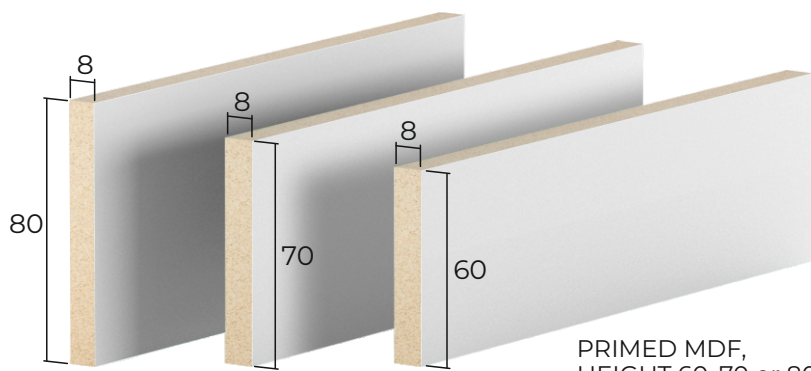

◇ ALUMINIUM BASE
Bar lenght 2 metres

◇ CONCEALED SKIRTING BOARD INSERT
Bar lenght 2 metres

PRIMED MDF,
HEIGHT 60, 70 or 80mm

To download mounting instruction 

etgroup.ua