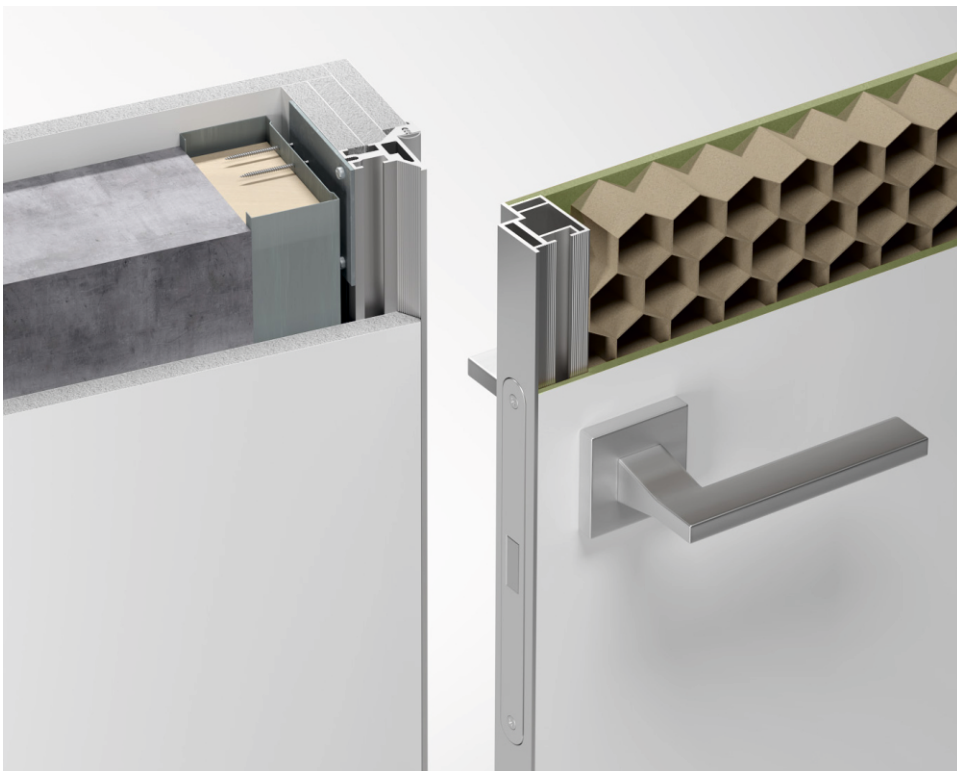

aluminium door leaf frame with the outside opening

DIMENSIONS	HEIGHT mm	WIDTH mm		
		686	786	886
OPENING	2053	686	786	886
DOOR UNIT	2043	666	766	866
DOOR LEAF	2000	600	700	800

concealed doors

◆ SD LIGHT DOOR JAMB «UNIVERSAL» 45MM

aluminium door leaf frame with the inside opening

DIMENSIONS	HEIGHT mm	WIDTH mm		
		686	786	886
OPENING	2065	686	786	886
DOOR UNIT	2055	666	766	866
DOOR LEAF	2000 2012	600	700	800

↕ Adjacent doors with the different opening types

To place adjacent doors with the different opening types ("pull" and "push") on the same level it is important to take into account the difference of the door frame height of 12 mm.

Consider that for such a set the combination of the doors SD Light with the "Standard" frame for the outside opening and the doors with the "Universal" frame for the inside opening is used.