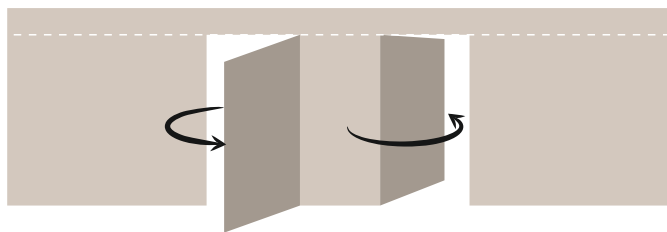

aluminium door leaf frame with the outside opening

DIMENSIONS	HEIGHT mm	WIDTH mm		
		686	786	886
OPENING	2053	686	786	886
DOOR UNIT	2043	666	766	866
DOOR LEAF	2000	600	700	800

concealed doors

◆ SD LIGHT DOOR JAMB «UNIVERSAL» 45MM

aluminium door leaf frame with the inside opening

DIMENSIONS	HEIGHT mm	WIDTH mm		
		686	786	886
OPENING	2065	686	786	886
DOOR UNIT	2055	666	766	866
DOOR LEAF	2000 2012	600	700	800

↕ Adjacent doors with the different opening types

To place adjacent doors with the different opening types ("pull" and "push") on the same level it is important to take into account the difference of the door frame height of 12 mm.

Consider that for such a set the combination of the doors SD Light with the "Standard" frame for the outside opening and the doors with the "Universal" frame for the inside opening is used.