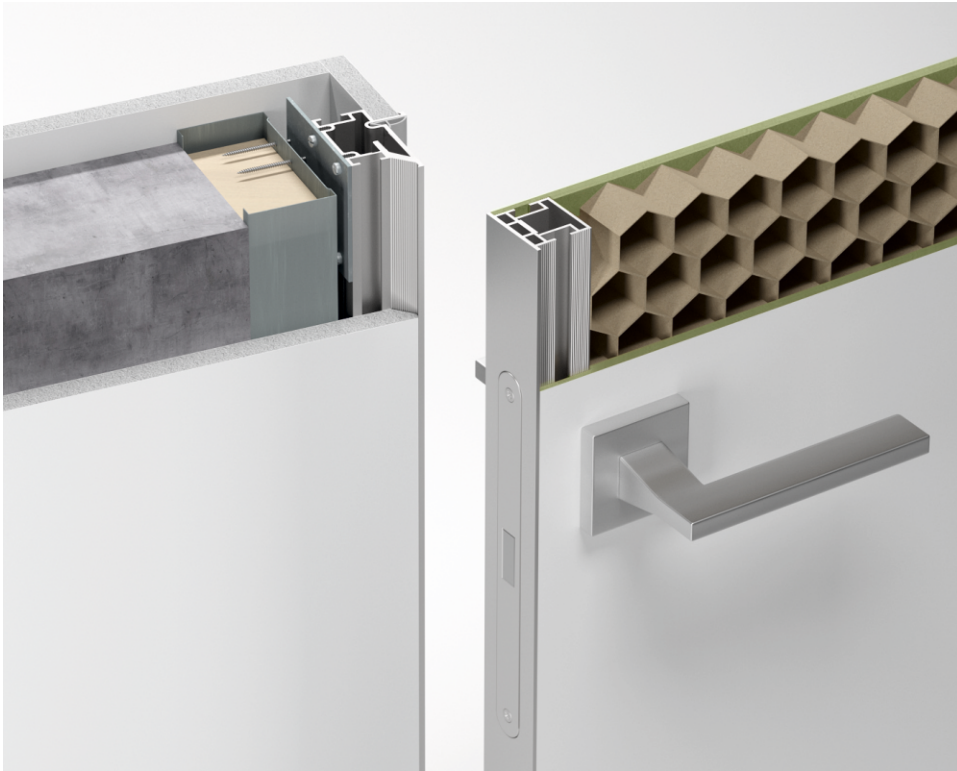

SecretDoors®
L I G H T

DOORS
IN STOCK

SD LIGHT
2023

CONCELED DOORS SD LIGHT FOR PAITING

NEW SD LIGHT LINE - IS THE ALUMINIUM DOOR LEAF FRAME WITH
THE RELIABLE WELDED JOINTS.

WATERPROOF MDF 6mm

THE DOOR LEAF IS FINISHED WITH THE POLYURETHANE PRIMER AND
DOES NOT REQUIRE ADDITIONAL PROCESSING

RELIABLE HIGH-QUALITY ITALIAN ACCESSORIES

THE DOOR UNITS ARE SUPPLIED PRE-ASSEMBLED AND FULLY READY
FOR INSTALLATION

2 YEARS WARRANTY

ET GROUP®
DOORS & SYSTEMS

concealed doors

◆ SD LIGHT DOOR JAMB "STANDARD" 40MM

aluminium door leaf frame with the outside opening

DIMENSIONS	HEIGHT mm	WIDTH mm		
		686	786	886
OPENING	2053	686	786	886
DOOR UNIT	2043	666	766	866
DOOR LEAF	2000	600	700	800

concealed doors

◆ SD LIGHT DOOR JAMB «UNIVERSAL» 45MM

To place adjacent doors with the different opening types ("pull" and "push") on the same level it is important to take into account the difference of the door frame height of 12 mm.

Consider that for such a set the combination of the doors SD Light with the "Standard" frame for the outside opening and the doors with the "Universal" frame for the inside opening is used.