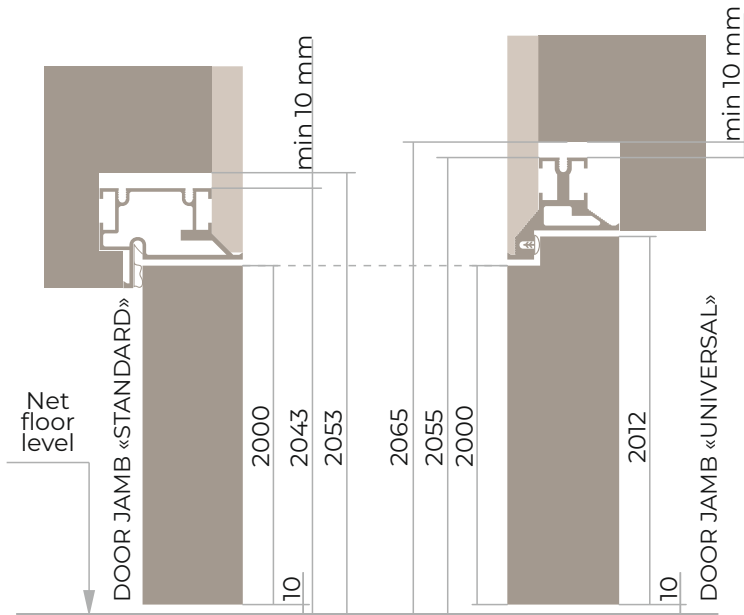

aluminium door leaf frame with the outside opening

DIMENSIONS	HEIGHT mm	WIDTH mm		
		686	786	886
OPENING	2053	686	786	886
DOOR UNIT	2043	666	766	866
DOOR LEAF	2000	600	700	800

concealed doors

◆ SD LIGHT DOOR JAMB «UNIVERSAL» 45MM

aluminium door leaf frame with the inside opening

DIMENSIONS	HEIGHT mm	WIDTH mm		
		686	786	886
OPENING	2065	686	786	886
DOOR UNIT	2055	666	766	866
DOOR LEAF	2000 2012	600	700	800

↕ Adjacent doors with the different opening types

To place adjacent doors with the different opening types ("pull" and "push") on the same level it is important to take into account the difference of the door frame height of 12 mm.

Consider that for such a set the combination of the doors SD Light with the "Standard" frame for the outside opening and the doors with the "Universal" frame for the inside opening is used.