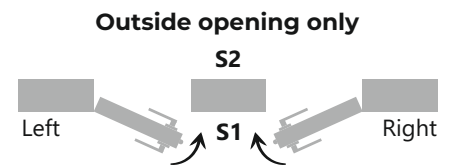

aluminium door leaf frame with the outside opening

DIMENSIONS	HEIGHT mm	WIDTH mm		
		686	786	886
OPENING	2053	686	786	886
DOOR UNIT	2043	666	766	866
DOOR LEAF	2000	600	700	800

concealed doors

◆ SD LIGHT DOOR JAMB «UNIVERSAL» 45MM

aluminium door leaf frame with the inside opening

DIMENSIONS	HEIGHT mm	WIDTH mm		
		686	786	886
OPENING	2065	686	786	886
DOOR UNIT	2055	666	766	866
DOOR LEAF	2000 2012	600	700	800

↕ Adjacent doors with the different opening types

To place adjacent doors with the different opening types ("pull" and "push") on the same level it is important to take into account the difference of the door frame height of 12 mm.

Consider that for such a set the combination of the doors SD Light with the "Standard" frame for the outside opening and the doors with the "Universal" frame for the inside opening is used.