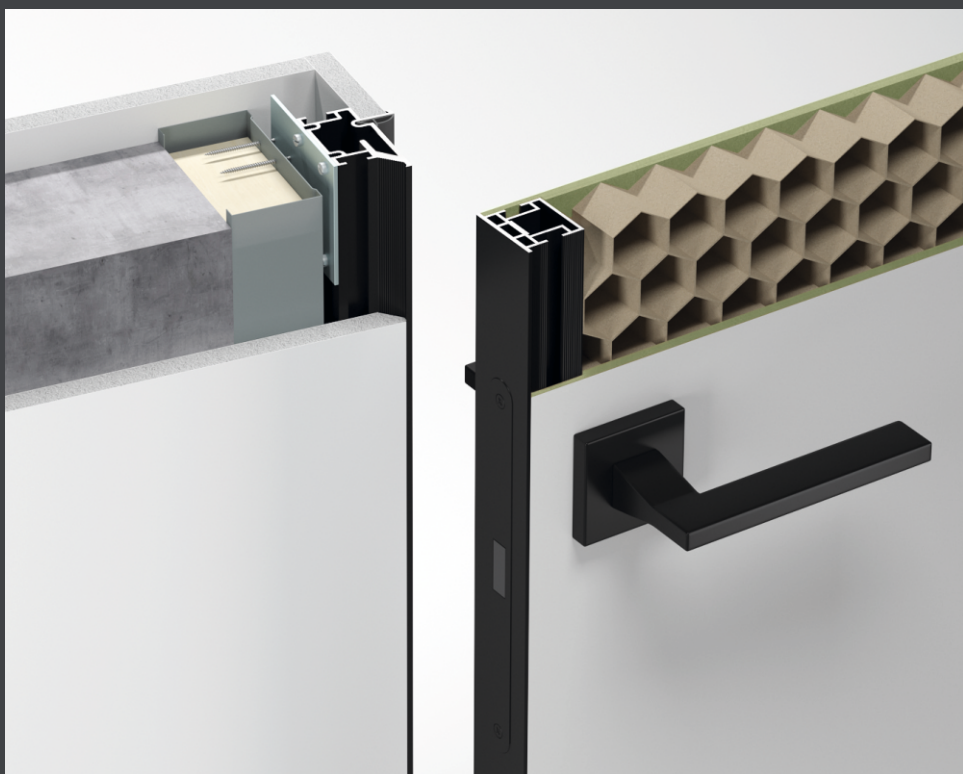

concealed doors

◇ SD LIGHT DOOR JAMB "STANDARD" 40mm

aluminium door leaf frame with the outside opening

DIMENSIONS	HEIGHT mm	WIDTH mm		
		686	786	886
OPENING	2053	686	786	886
DOOR UNIT	2043	666	766	866
DOOR LEAF	2000	600	700	800