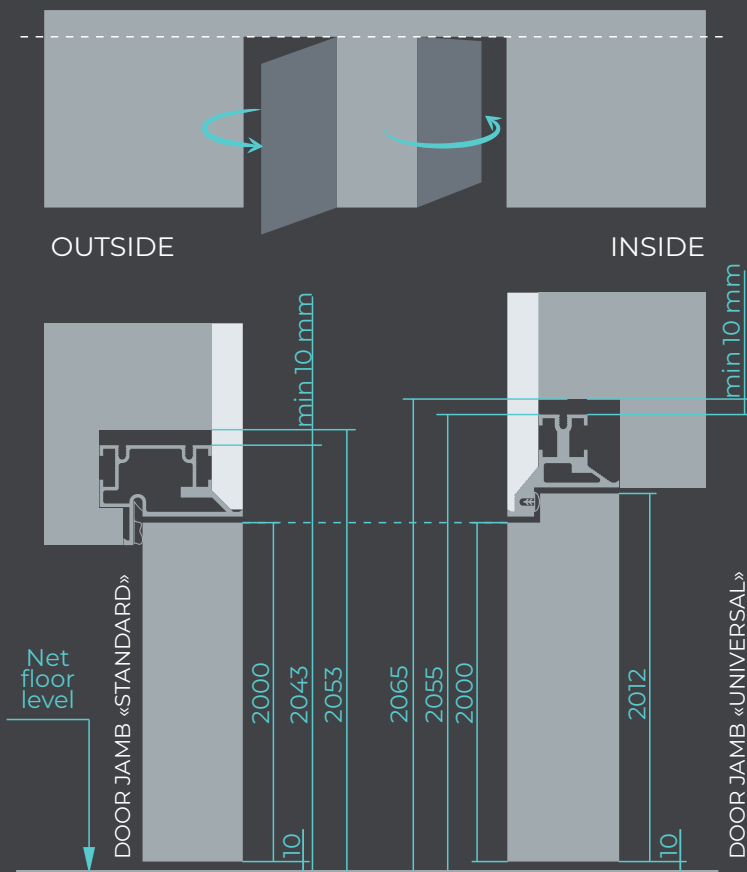

### ◇ SD LIGHT DOOR JAMB "STANDARD" 40mm

aluminium door leaf frame with the outside opening

DIMENSIONS	HEIGHT mm	WIDTH mm		
		686	786	886
OPENING	2053	686	786	886
DOOR UNIT	2043	666	766	866
DOOR LEAF	2000	600	700	800

### ◇ SD LIGHT DOOR JAMB «UNIVERSAL» 45mm

aluminium door leaf frame with the inside opening

DIMENSIONS	HEIGHT mm	WIDTH mm		
		686	786	886
OPENING	2065	686	786	886
DOOR UNIT	2055	666	766	866
DOOR LEAF	2000 2012	600	700	800

## ↕ Adjacent doors with the different opening types

To place adjacent doors with the different opening types ("pull" and "push") on the same level it is important to take into account the difference of the door frame height of 12 mm.

Consider that for such a set the combination of the doors SD Light with the "Standard" frame for the outside opening and the doors with the "Universal" frame for the inside opening is used.