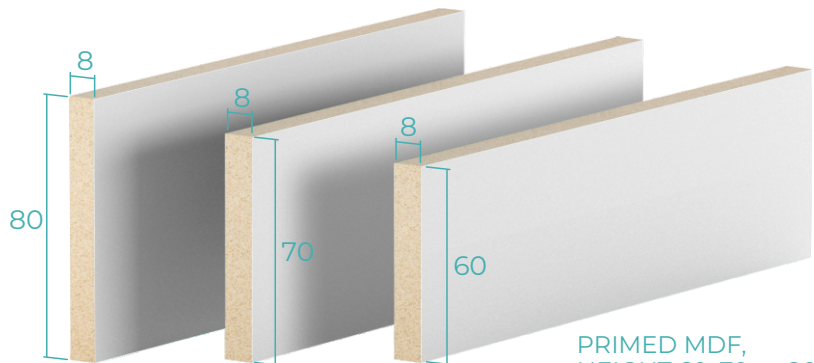

# CONCEALED SKIRTING BOARD

## CONCEALED SKIRTING BOARD SET

◇ ALUMINIUM BASE  
Bar length 2 metres

◇ CONCEALED SKIRTING BOARD INSERT  
Bar length 2 metres

PRIMED MDF,  
HEIGHT 60, 70 or 80mm

To download  
mounting instruction

etgroup.ua