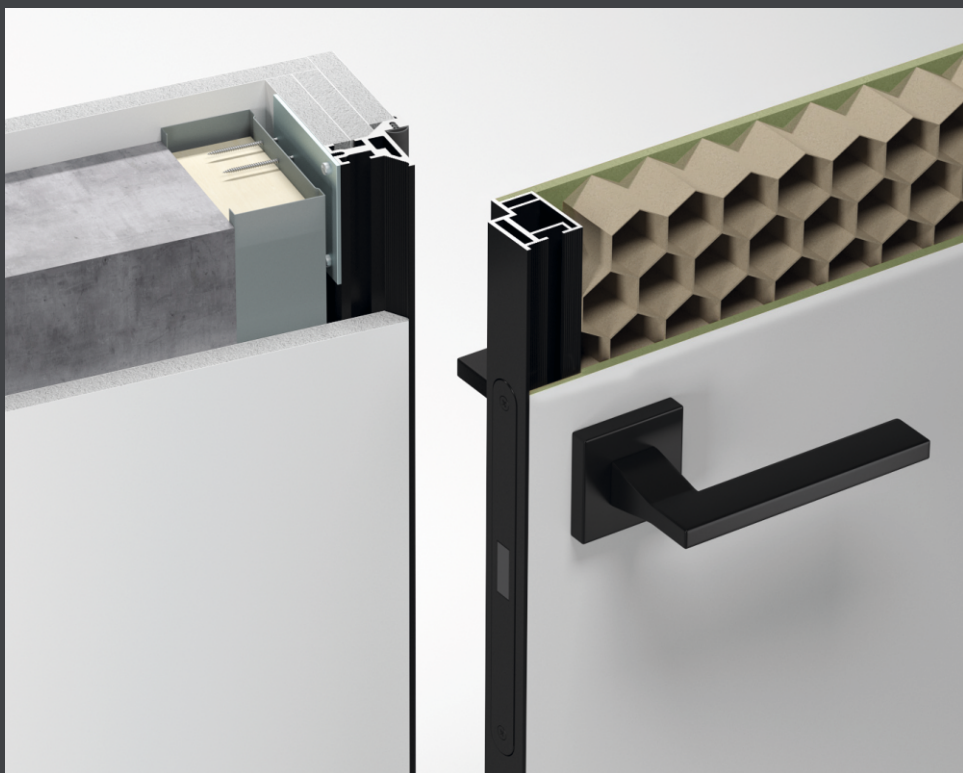

concealed doors

◇ SD LIGHT DOOR JAMB «UNIVERSAL» 45mm

aluminium door leaf frame with the inside opening