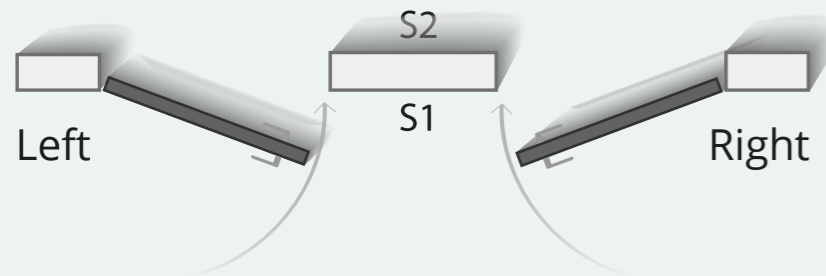

PRIMED MDF,
HEIGHT 60, 70 or 80mm

To download
mounting instruction

info@et-group.com.ua
etgroup.ua

- TM SecretDoors is a modern, dynamic, constantly growing brand that is part of ET Group.
- The main products of TM SecretDoors are "invisible" systems - swing and sliding doors of flush-mounted installation, wall panels, concealed skirting boards.
- «Doors in stock» is a line of finished products for further finishing. The surface of the door panels is treated with polyurethane primer at the production site, which acts as a protective layer.
- It is possible to use interior paints and wallpapers for further finishing the door.
- Installation of doors and application of decorative coating at the facility must be performed strictly in accordance with the attached "Instructions for installation and finishing of concealed doors TM SecretDoors".

ALUMINIUM DOOR JAMB «STANDARD» (40 mm)

ALUMINIUM DOOR JAMB «UNIVERSAL» (45 mm)

WOODEN
DOOR LEAF

ALUMINIUM DOOR JAMB "STANDARD"	DIMENSIONS	HEIGHT mm	WIDTH mm		
	OPENING	2053 2153	686	786	886
DOOR UNIT	2043 2143	666	766	866	
	DOOR LEAF	2000 2100	600	700	800

ALUMINIUM
DOOR LEAF

Outside opening only

WOODEN
DOOR LEAF

ALUMINIUM DOOR JAMB "UNIVERSAL"	DIMENSIONS	HEIGHT mm	WIDTH mm		
	OPENING	2053 2153	686	786	886
DOOR UNIT	2043 2143	666	766	866	
	DOOR LEAF	2000 2100	600	700	800