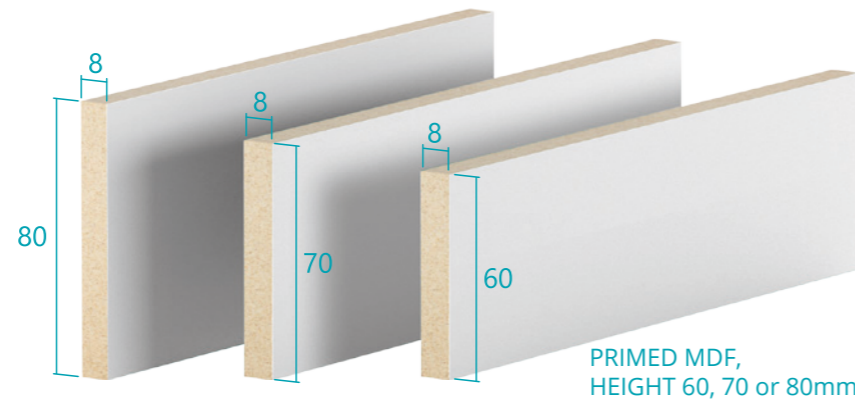

CONCEALED SKIRTING BOARD

CONCELED DOORS FOR FURTHER FINISHING

FROM THE BEST UKRAINIAN
PRODUCER SECRETDORS

CONCEALED SKIRTING BOARD SET

◇ ALUMINIUM BASE
Bar lenght 2 metres

◇ CONCEALED SKIRTING BOARD INSERT
Bar lenght 2 metres

PRIMED MDF,
HEIGHT 60, 70 or 80mm

To download
mounting instruction

info@et-group.com.ua
etgroup.ua

- TM SecretDoors is a modern, dynamic, constantly growing brand that is part of ET Group.
- The main products of TM SecretDoors are "invisible" systems - swing and sliding doors of flush-mounted installation, wall panels, concealed skirting boards.
- «Doors in stock» is a line of finished products for further finishing. The surface of the door panels is treated with polyurethane primer at the production site, which acts as a protective layer.
- It is possible to use interior paints and wallpapers for further finishing the door.
- Installation of doors and application of decorative coating at the facility must be performed strictly in accordance with the attached "Instructions for installation and finishing of concealed doors TM SecretDoors".

ALUMINIUM DOOR JAMB «STANDARD» (40 mm)

ALUMINIUM DOOR JAMB «UNIVERSAL» (45 mm)

WOODEN
DOOR LEAF

ALUMINIUM DOOR JAMB "STANDARD"	DIMENSIONS	HEIGHT mm	WIDTH mm		
	OPENING	2053 2153	686	786	886
DOOR UNIT	2043 2143	666	766	866	
	DOOR LEAF	2000 2100	600	700	800

ALUMINIUM
DOOR LEAF

Outside opening only

WOODEN
DOOR LEAF

ALUMINIUM DOOR JAMB "UNIVERSAL"	DIMENSIONS	HEIGHT mm	WIDTH mm		
	OPENING	2053 2153	686	786	886
DOOR UNIT	2043 2143	666	766	866	
	DOOR LEAF	2000 2100	600	700	800