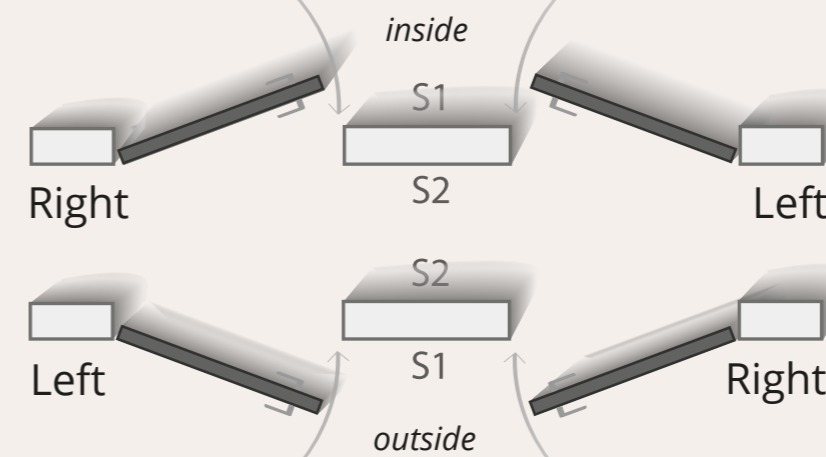

ALUMINIUM DOOR JAMB «STANDARD» (40 mm)

ALUMINIUM DOOR JAMB «UNIVERSAL» (45 mm)

WOODEN
DOOR LEAF

ALUMINIUM DOOR JAMB "STANDARD"	DIMENSIONS	HEIGHT mm	WIDTH mm		
	OPENING	2053 2153	686	786	886
DOOR UNIT	2043 2143	666	766	866	
	DOOR LEAF	2000 2100	600	700	800

ALUMINIUM
DOOR LEAF

Outside opening only

WOODEN
DOOR LEAF

ALUMINIUM DOOR JAMB "UNIVERSAL"	DIMENSIONS	HEIGHT mm	WIDTH mm		
	OPENING	2053 2153	686	786	886
DOOR UNIT	2043 2143	666	766	866	
	DOOR LEAF	2000 2100	600	700	800

ALUMINIUM
DOOR LEAF

Opening
inside

DOOR UNIT SET

Concealed hinges
Anselmi 505

Magnetic lock
AGB Mediana Polaris WC

Door seal

Invisible door
straightener

Mounting plate

DOOR UNIT SET

Concealed hinges
Anselmi 505

Magnetic lock
AGB Mediana Polaris WC

Door seal

Invisible door
straightener

Mounting plate

* when the door is decorated, the thickness of the decorative layer should not exceed 0.5 - 0.7 mm