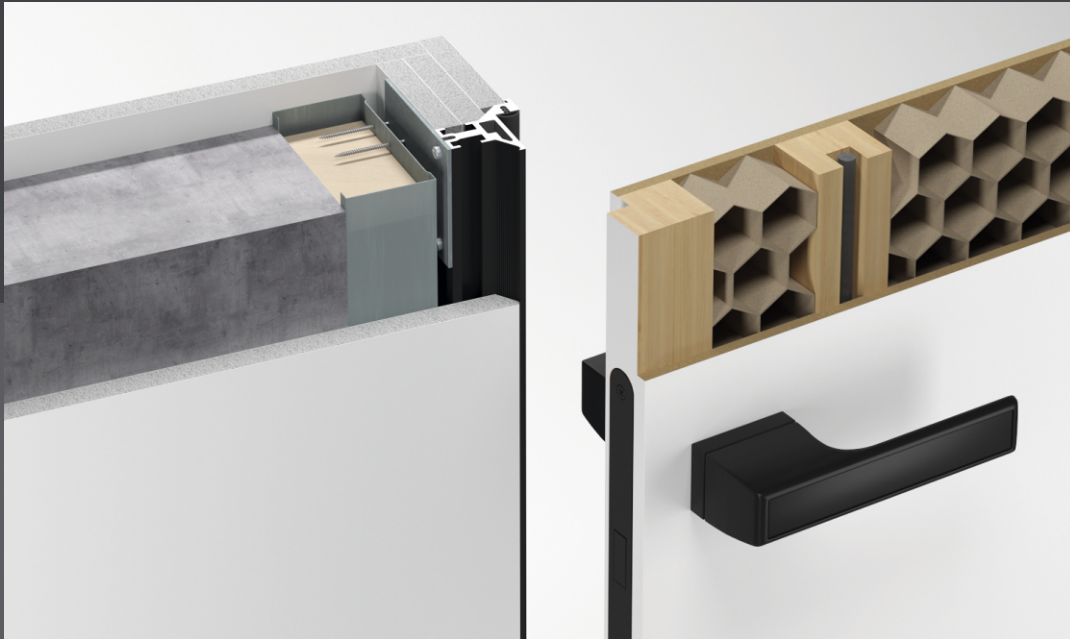

Package

Concealed hinges
Anselmi 505

Magnetic mechanism
AGB Mediana Polaris WC

Door seal

Mounting plates

Outside opening only

- decorative paint thickness should not exceed 0,5-0,7 mm
- A producer retains the right to make the changes in the construction and assembly for the sake of the product improvement
- The stabilizer for the door leaf geometry is installed in all door blocks except for the 40 mm door leaves with the "Standard" aluminium frame

DIMENSIONS	HEIGHT	WIDTH		
	mm	mm	mm	mm
OPENING	2053 2153	686	786	886
UNIT	2043 2143	666	766	866
DOOR LEAF	2000 2100	600	700	800

ALUMINIUM FRAME

45MM UNIVERSAL

BLACK
EDITION

wooden door leaf

aluminium door leaf