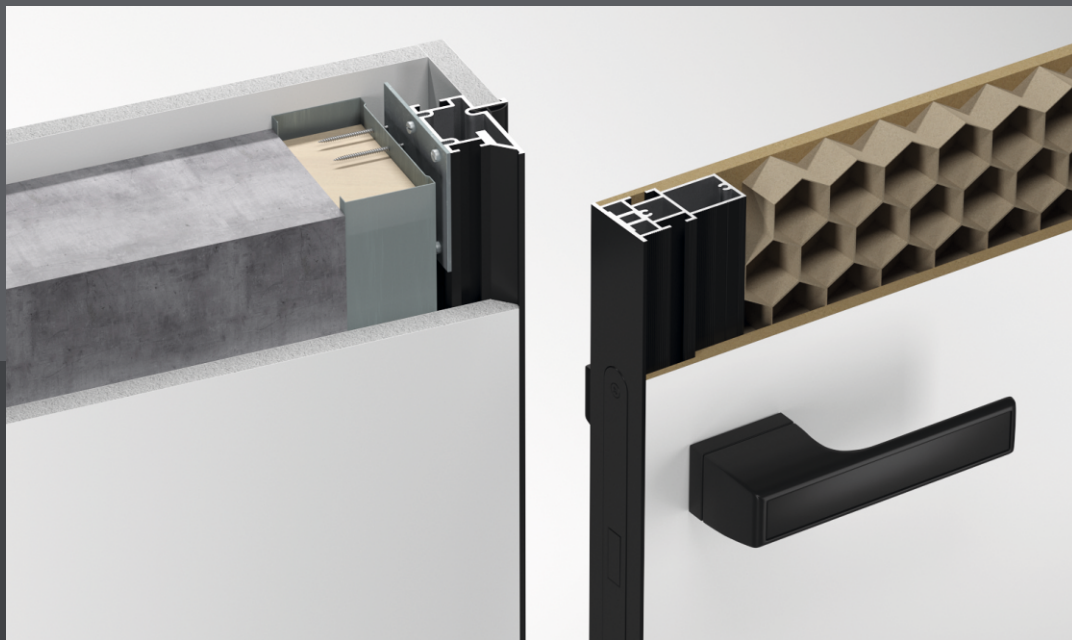

SecretDoors®
by ET Group

NOVELTY
2023

BLACK EDITION

Primed "**SecretDoors**" the with the polymer painted aluminium frame and the **black** coloured door leaf frame according to RAL9005, available at our stock.

BLACK
EDITION

ALUMINIUM FRAME STANDARD 40MM

DIMENSIONS	HEIGHT	WIDTH		
	mm	mm		
OPENING	2053	686	786	886
	2153			
UNIT	2043	666	766	866
	2143			
DOOR LEAF	2000	600	700	800
	2100			

wooden door leaf

aluminium door leaf

Package

Concealed hinges
Anselmi 505

Magnetic mechanism
AGB Mediana Polaris WC

Door seal

Mounting plates

Outside opening only

- decorative paint thickness should not exceed 0,5-0,7 mm
- A producer retains the right to make the changes in the construction and assembly for the sake of the product improvement
- The stabilizer for the door leaf geometry is installed in all door blocks except for the 40 mm door leaves with the "Standard" aluminium frame

DIMENSIONS	HEIGHT	WIDTH		
	mm	mm	mm	mm
OPENING	2053 2153	686	786	886
UNIT	2043 2143	666	766	866
DOOR LEAF	2000 2100	600	700	800

ALUMINIUM FRAME

45MM UNIVERSAL

BLACK
EDITION

wooden door leaf

aluminium door leaf