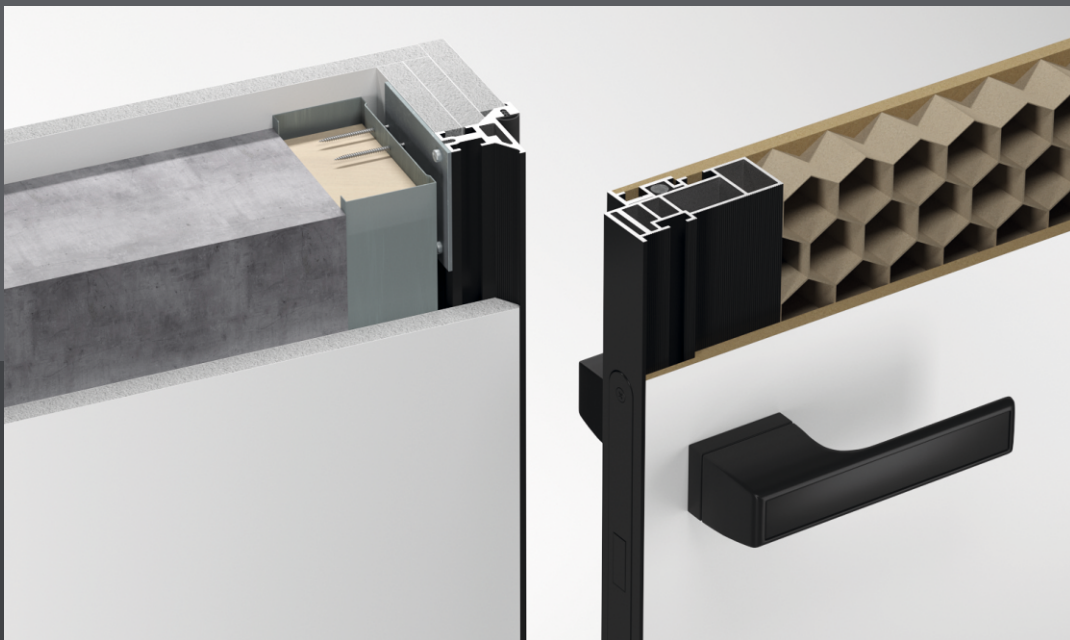

Package

Concealed hinges
Anselmi 505

Magnetic mechanism
AGB Mediana Polaris WC

Door seal

Mounting plates

Outside opening only

- decorative paint thickness should not exceed 0,5-0,7 mm
- A producer retains the right to make the changes in the construction and assembly for the sake of the product improvement
- The stabilizer for the door leaf geometry is installed in all door blocks except for the 40 mm door leaves with the "Standard" aluminium frame

DIMENSIONS	HEIGHT	WIDTH		
	mm	mm	mm	mm
OPENING	2053 2153	686	786	886
UNIT	2043 2143	666	766	866
DOOR LEAF	2000 2100	600	700	800

ALUMINIUM FRAME

45MM UNIVERSAL

BLACK
EDITION

wooden door leaf

aluminium door leaf