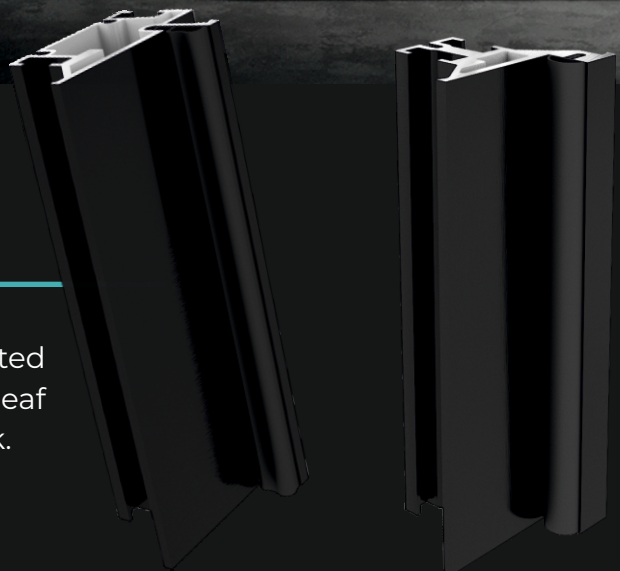

SecretDoors®
by ET Group

NOVELTY
2023

BLACK EDITION

Primed "**SecretDoors**" the with the polymer painted aluminium frame and the **black** coloured door leaf frame according to RAL9005, available at our stock.

Package

Concealed hinges
Anselmi 505

Magnetic mechanism
AGB Mediana Polaris WC

Door seal

Mounting plates

Outside opening only

- decorative paint thickness should not exceed 0,5-0,7 mm
- A producer retains the right to make the changes in the construction and assembly for the sake of the product improvement
- The stabilizer for the door leaf geometry is installed in all door blocks except for the 40 mm door leaves with the "Standard" aluminium frame