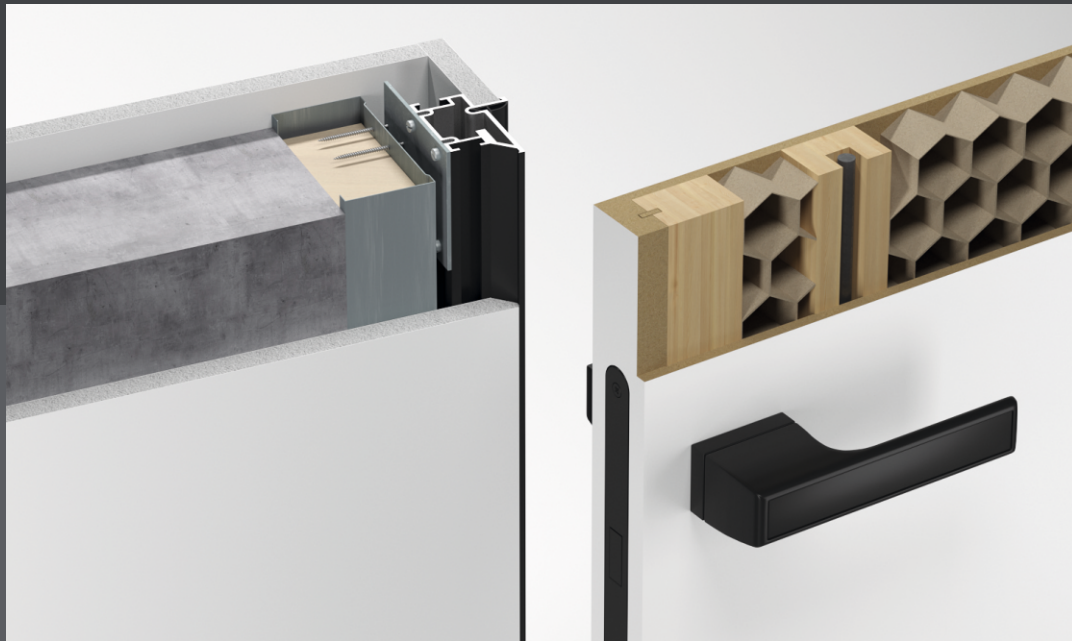

SecretDoors®
by ET Group

NOVELTY
2023

BLACK EDITION

Primed "**SecretDoors**" the with the polymer painted aluminium frame and the **black** coloured door leaf frame according to RAL9005, available at our stock.

BLACK
EDITION

ALUMINIUM FRAME STANDARD 40MM

DIMENSIONS	HEIGHT	WIDTH		
	mm	mm		
OPENING	2053	686	786	886
	2153			
UNIT	2043	666	766	866
	2143			
DOOR LEAF	2000	600	700	800
	2100			

wooden door leaf

aluminium door leaf

Package

Concealed hinges
Anselmi 505

Magnetic mechanism
AGB Mediana Polaris WC

Door seal

Mounting plates

Outside opening only

- decorative paint thickness should not exceed 0,5-0,7 mm
- A producer retains the right to make the changes in the construction and assembly for the sake of the product improvement
- The stabilizer for the door leaf geometry is installed in all door blocks except for the 40 mm door leaves with the "Standard" aluminium frame

DIMENSIONS	HEIGHT	WIDTH		
	mm	mm	mm	mm
OPENING	2053 2153	686	786	886
UNIT	2043 2143	666	766	866
DOOR LEAF	2000 2100	600	700	800

ALUMINIUM FRAME

45MM UNIVERSAL

BLACK
EDITION

wooden door leaf

aluminium door leaf